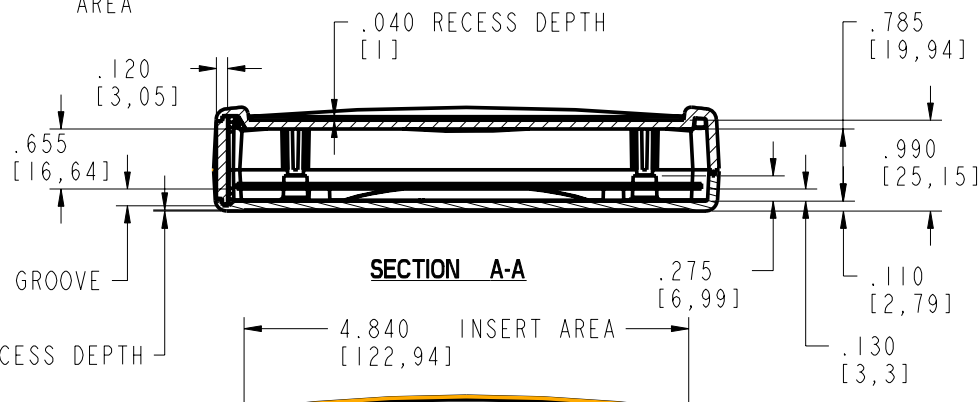

SCALE 1.000

SCALE 1.000

SUGGESTED PCB MTG. SCREW
PHP #2B X 1/4 LG.
WITH A #2 PLASTIC WASHER.

SCALE 1.000

PACINTEC[®]
1-610-361-4231

XP

VISIT **PACINTEC**[®]
ON THE WORLD WIDE WEB
www.pactecenclosures.com

COLOR / MATERIAL CODE		
COLOR	94HB	94VO
BLACK	000	028
P.C.BONE	039	060

INSERT AREAS ARE SECTIONS IN OUT TOOLS THAT CAN BE REMOVED AND REPLACED WITH CUSTOMER SPECIFIC DETAILS

DRAWING NUMBER	REV
81538	A