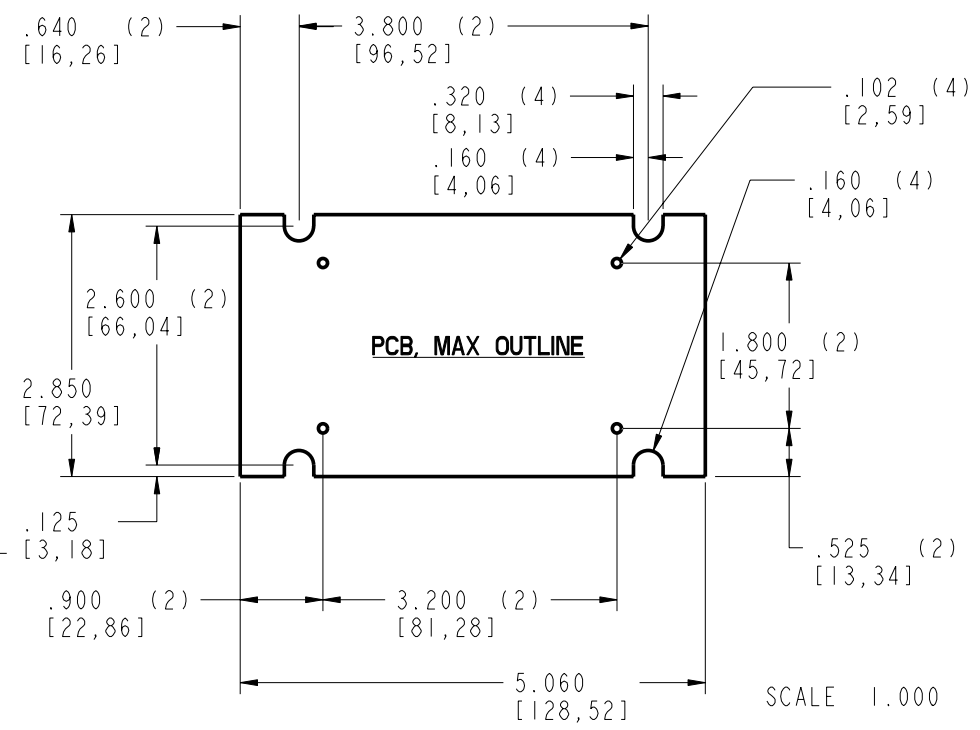

SCALE 1.000

SCALE 1.000

SUGGESTED PCB MTG. SCREW
PHP #2B X 1/4 LG.
WITH A #2 PLASTIC WASHER.

SCALE 1.000

PACINTEC[®]
1-610-361-4231

XP

VISIT **PACINTEC**[®]
ON THE WORLD WIDE WEB
www.pactecenclosures.com

COLOR / MATERIAL CODE		
COLOR	94HB	94VO
BLACK	000	028
P.C.BONE	039	060

INSERT AREAS ARE SECTIONS IN OUT TOOLS THAT CAN BE REMOVED AND REPLACED WITH CUSTOMER SPECIFIC DETAILS

DRAWING NUMBER	REV
81538	A