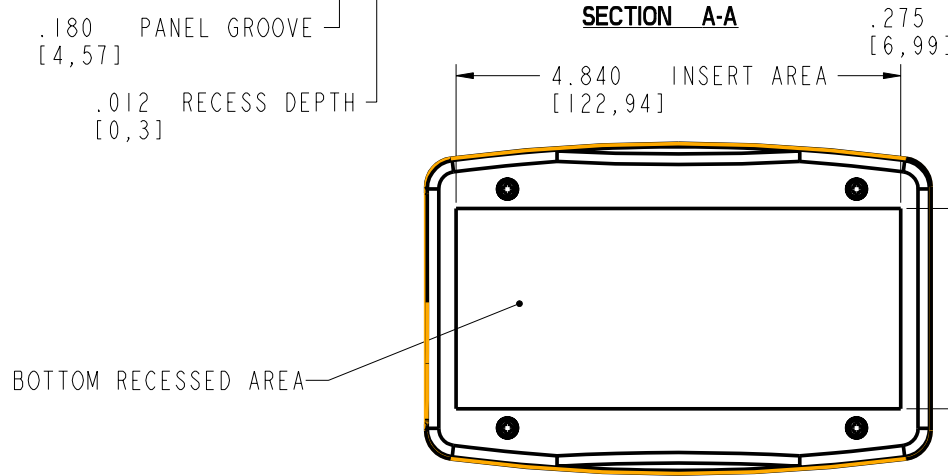

SCALE 1.000

SCALE 1.000

SUGGESTED PCB MTG. SCREW
PHP #2B X 1/4 LG.
WITH A #2 PLASTIC WASHER.

SCALE 1.000

PACINTEC[®]
1-610-361-4231

XP

VISIT **PACINTEC**[®]
ON THE WORLD WIDE WEB
www.pactecenclosures.com

COLOR / MATERIAL CODE		
COLOR	94HB	94VO
BLACK	000	028
P.C.BONE	039	060

INSERT AREAS ARE SECTIONS IN OUT TOOLS THAT CAN BE REMOVED AND REPLACED WITH CUSTOMER SPECIFIC DETAILS

DRAWING NUMBER	REV
81538	A