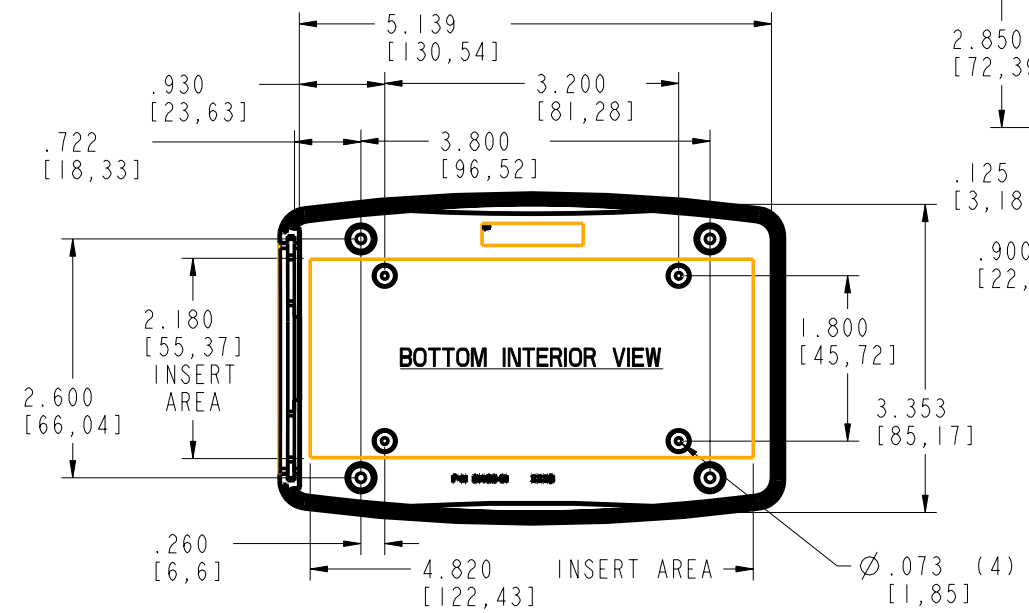

SCALE 1.000

SCALE 1.000

SUGGESTED PCB MTG. SCREW
PHP #2B X 1/4 LG.
WITH A #2 PLASTIC WASHER.

SCALE 1.000

PACINTEC[®]
1-610-361-4231

XP

VISIT **PACINTEC**[®]
ON THE WORLD WIDE WEB
www.pactecenclosures.com

COLOR / MATERIAL CODE		
COLOR	94HB	94VO
BLACK	000	028
P.C.BONE	039	060

INSERT AREAS ARE SECTIONS IN OUT TOOLS THAT CAN BE REMOVED AND REPLACED WITH CUSTOMER SPECIFIC DETAILS

DRAWING NUMBER	REV
81538	A